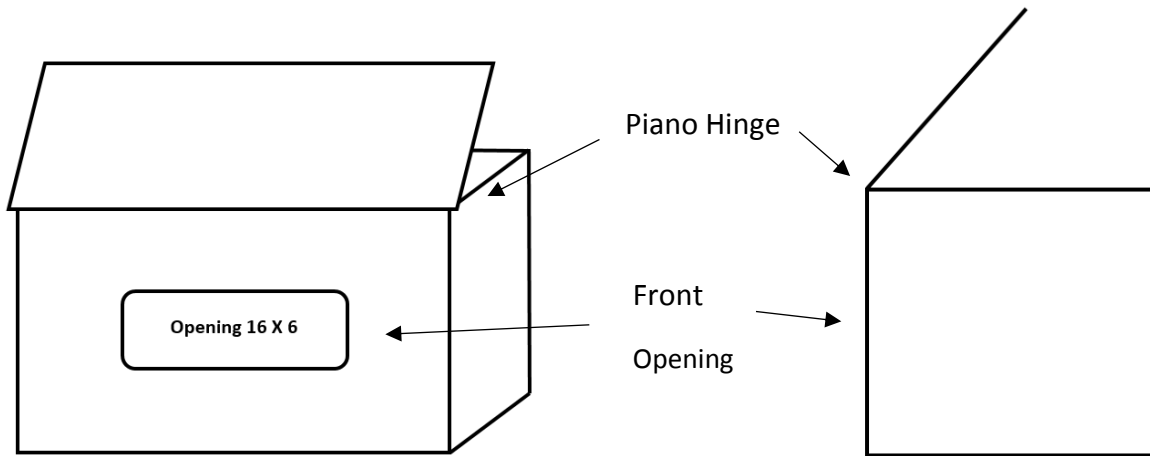

Box of Death

Approximate size 27" wide X 19" deep X 17 high

Opening is 16" x 6"

Handles cut out on the sides for easier transporting

3 boxes were made out of 2 sheets of plywood